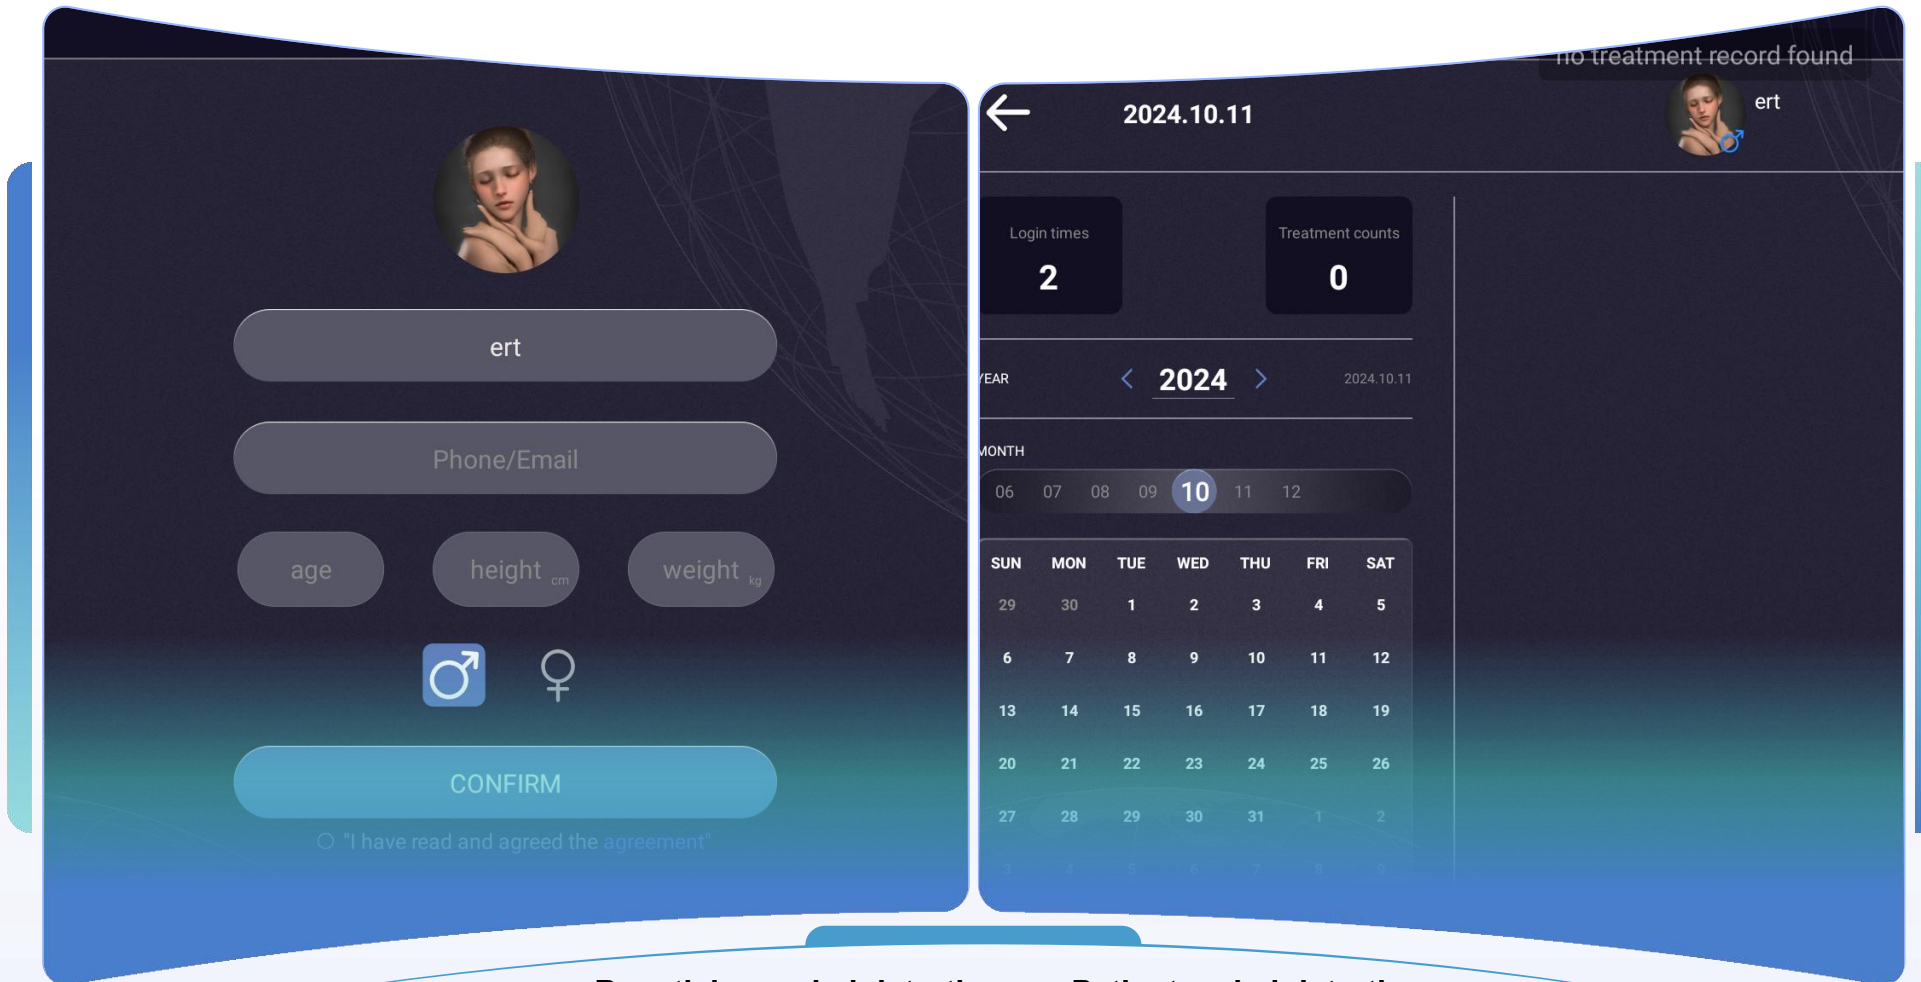

TIME < 04 > S

SUB < 05 > Hz

TIME < 08 > S

Professional Mode

S1 S3

TIME FLUENCE

45 09 45 09

Min % Min %

MAIN < 06 > Hz

TIME < 04 > S

SUB < 05 > Hz

TIME < 08 > S

Android system

Beauticians administration • Patients administration

Clients information storage

Treatment parameter date memory system