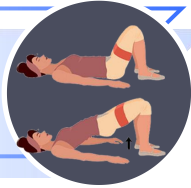

90% of people cannot exercise deep muscles properly