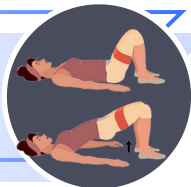

100% contraction of deep pelvic floor muscles

Magnetic energy accurately focuses the pelvic floor muscle penetration depth upto 10 cm

Three-stage treatment mode is effective for training and strengthening