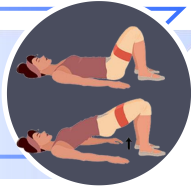

Unable to know whether the pelvic floor muscles are contracting correctly