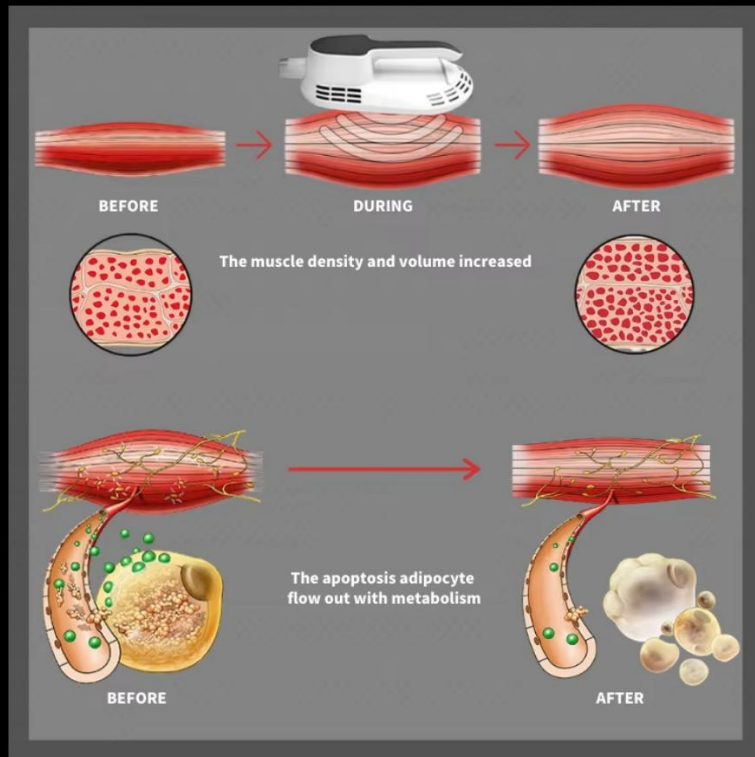

➤ **Effective**

100% contraction of deep pelvic floor muscles, magnetic energy accurately focuses on the pelvic floor muscles with a penetration depth of 10 cm

30 = 20.000

Mins Treatment

Kegel exercise

30 MINS TREATMENT
= 20.000 KEGEL EXERCISE

**2 treatment handles for
targeted booy parts training**

Belly

Buttocks

Thighs

Belly

Legs

Arms

HOW IT WORKS?

- » It use HIEMT (High-Intensity Focused Electromagnetic Wave) technology can target motor nerve cells to stimulate muscle contraction with high intensity, which deeply reshape the internal structure of muscles, strengthen the muscles, increase muscle density and volume.
- » Muscle extreme contraction requires a lot of energy supply, then the fat cells next to the muscle will be consumed, so it can help reduce the fat effectively.
- » It makes the body lines more prominent, "mermaid line" and "The vest line" clearer.
- » It can be said that "you can do exercise while lying down." In 30mins treatment, it equals 20000 workouts.