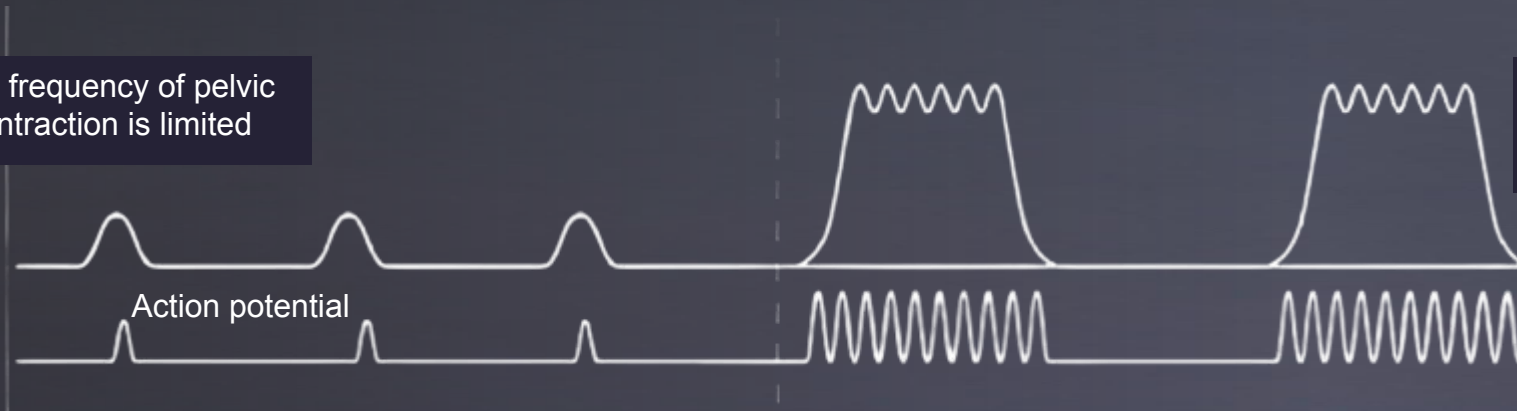

How Does it Work?

Utilize high intensity focused electromagnetic techniques to stimulate the deep muscles of the pelvic floor and restore neuromuscular control. A single focused electromagnetic wave energy brings the greatest contraction on thousands of pelvic floor muscles, which is a very important muscle for incontinent patients. It makes the pelvic floor muscles perform hyper-contraction exercises (20,000 pelvic floor muscle contractions every 30 minutes).

100% contraction of deep pelvic floor muscles

Magnetic energy accurately focuses the pelvic floor muscle penetration depth upto 10 cm

Three-stage treatment mode is effective for training and strengthening

The strength and frequency of pelvic floor muscle contraction is limited

Ultra-limit contraction of pelvic floor muscles and maintain for a few seconds

Why choose Mageshape Mix

➤ **Non-invasive**

Mageshape MIX treatment is non-invasive and does not require needles at all. HIFEM Energy stimulates the entire pelvic floor area and helps with restoring neuromuscular control.

➤ **Improve quality of life**

95% of patients have reported significant improvement in the quality of life.

➤ **Comfortable**

Mageshape MIX treatment is comfortable. You will experience a little tingling sensation throughout the 30 minutes at your pelvic area. No numbing cream is required.